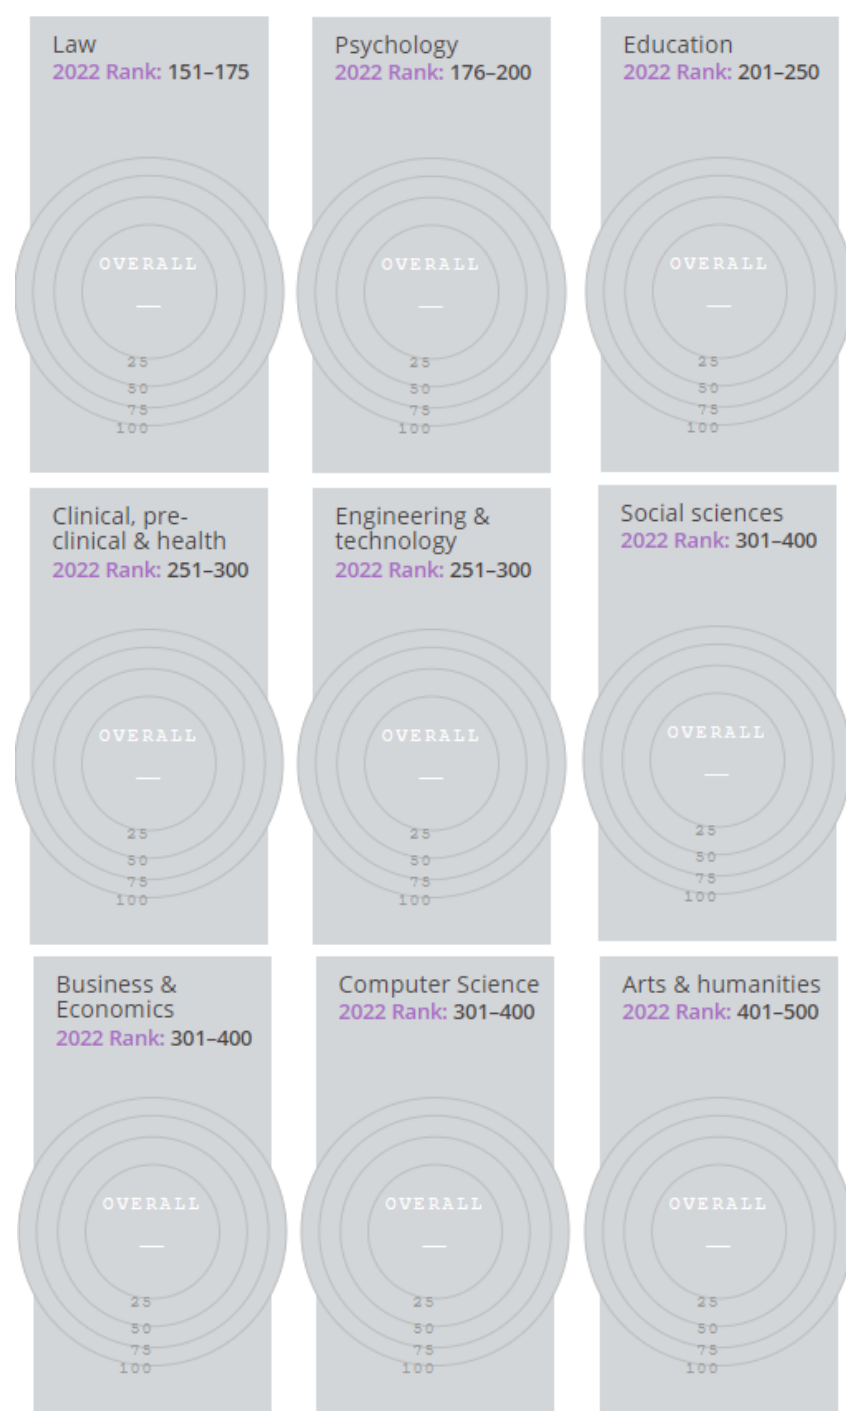

World University Rankings

2023 Rank: 401-500

[View full ranking table](#)

Breakdown via year: TEACHING

Ranking position 2016 to 2023:

2016	2017	2018	2019	2020	2021
601-800	501-600	401-500	401-500	401-500	401-500
2022	2023				
401-500	401-500				

The Complete University Guide 2023:

- Information Technology & Systems **No. 26**
- Childhood & Youth Studies **No. 28**
- Engineering **No. 31**

ARWU Global Ranking of Academic Subjects 2021:

- Hospitality & Tourism Management **TOP 31** in the world
- Nursing, Sociology **TOP 151-200** in the world
- Business Administration, Communication, Law **TOP 201-300** in the world