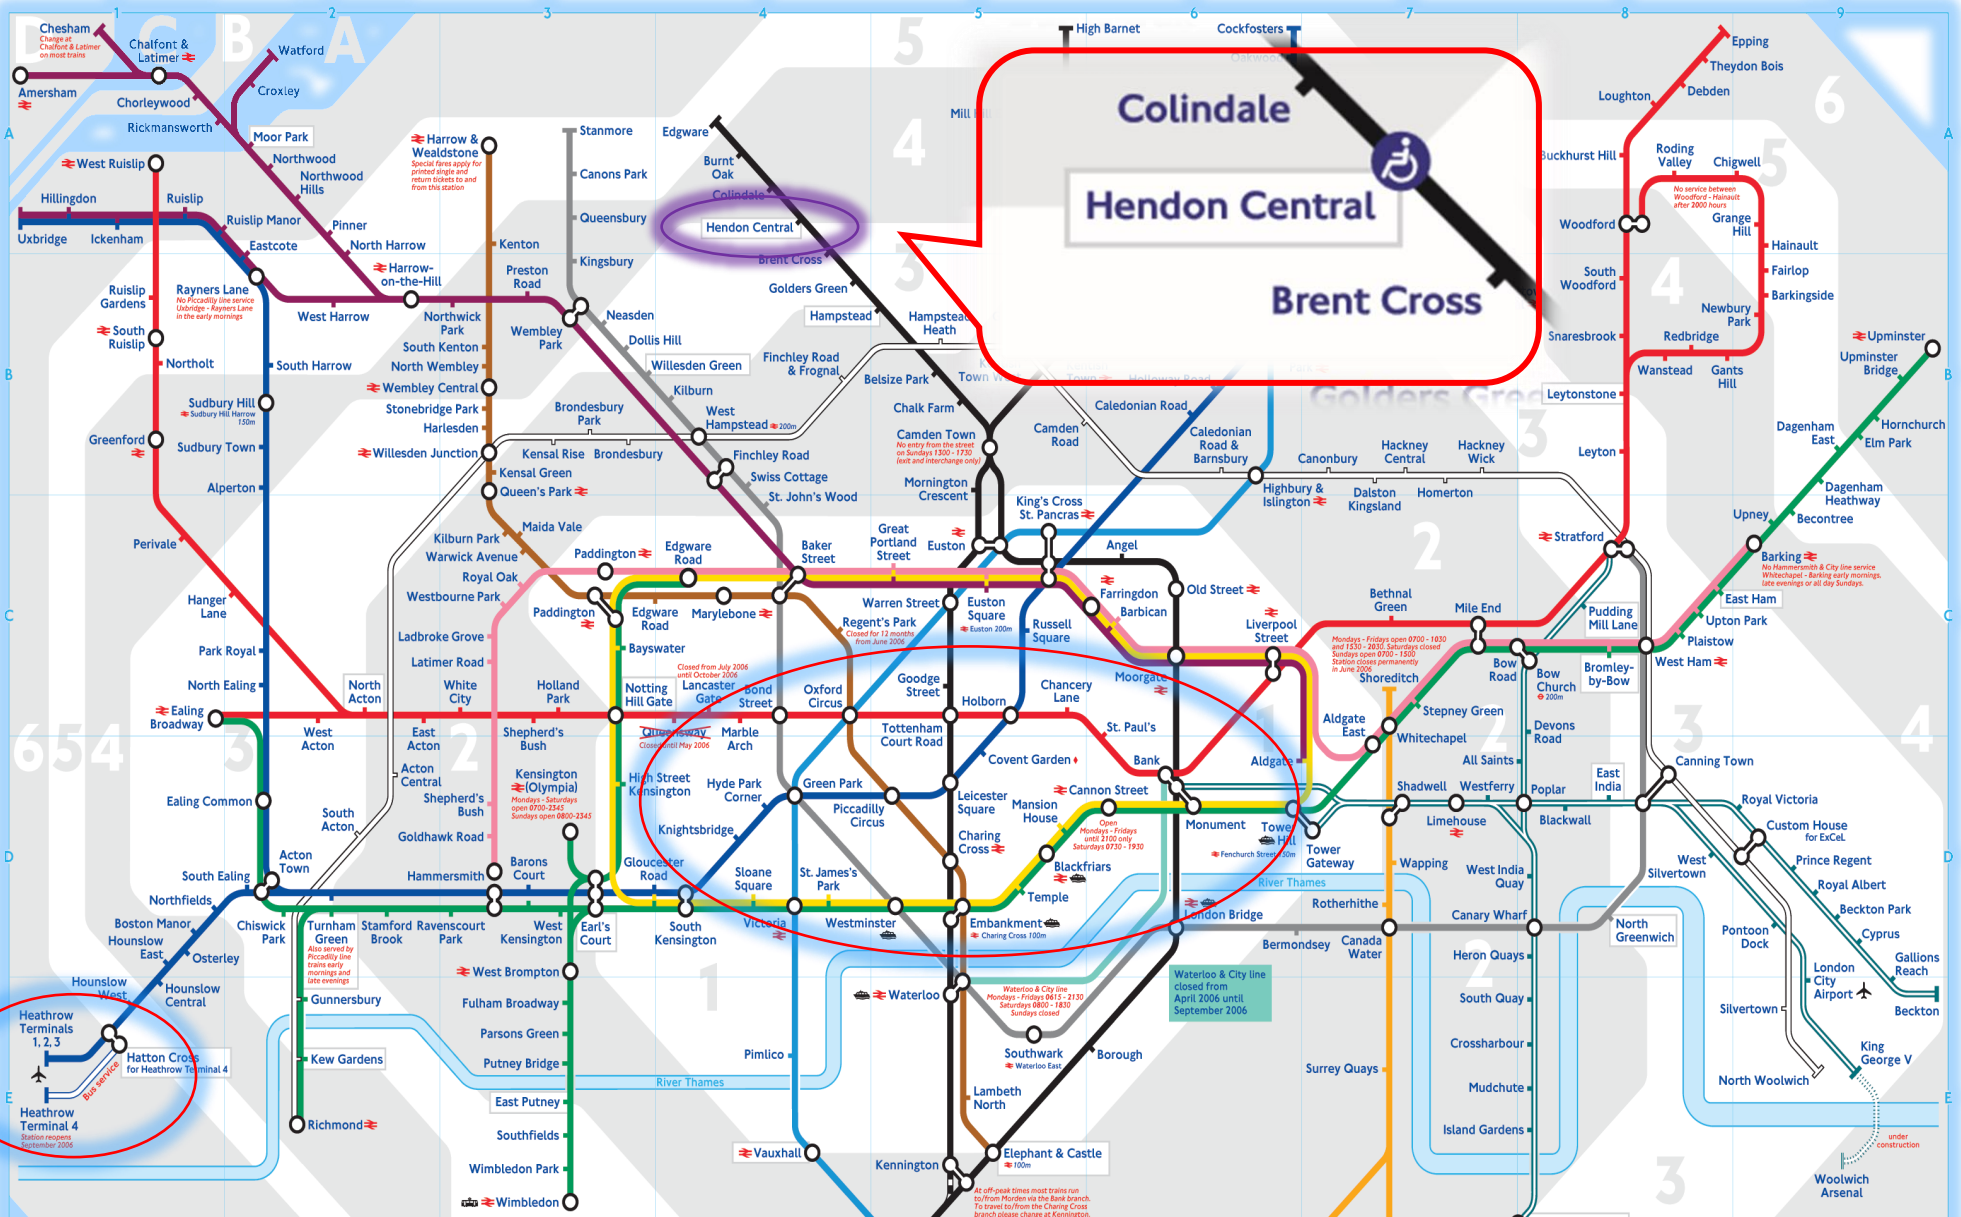

Key to lines and symbols

- Bakerloo
- Central
- Circle
- District
- East London
- Hammersmith & City
- Jubilee
- Metropolitan
- Northern
- Piccadilly
- Victoria
- Waterloo & City
  Closed from April - September 2006
- Docklands Light Railway
- Under construction
- National Rail

- Interchange stations
- Connections with National Rail
- Connections with riverboat services
- Airport interchange
- Connection with Tramlink

Improvement work to tracks and stations may affect your journey, particularly at weekends. For help planning your journey look for publicity at stations, call 020 7222 1234 or visit tfl.gov.uk

Explanation of zones

- D Station in Zone D
- C Station in Zone C
- B Station in Zone B
- A Station in Zone A
- 6 Station in Zone 6 and Zone A
- 5 Station in Zone 5
- 4 Station in Zone 4
- 3 Station in both zones
- 2 Station in Zone 2
- 1 Station in both zones